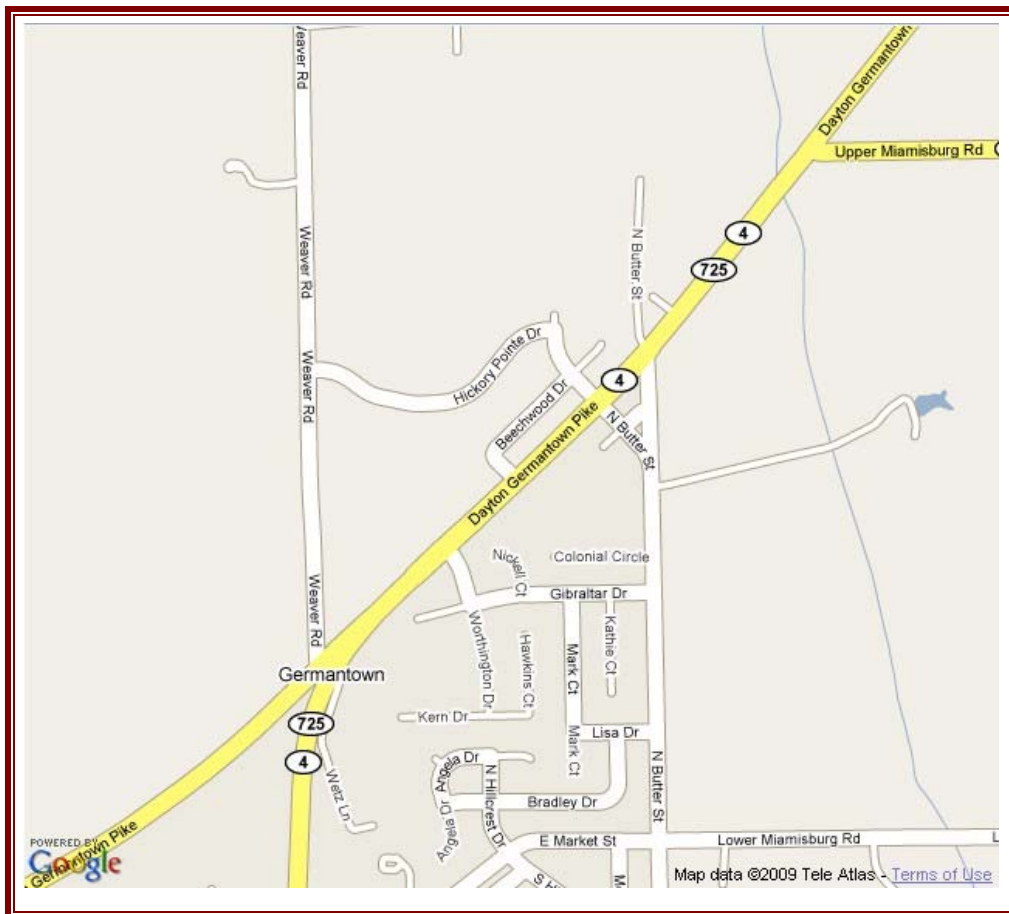

# HICKORY POINTE Centre

State Route 4  
Germantown, OH

April 2009